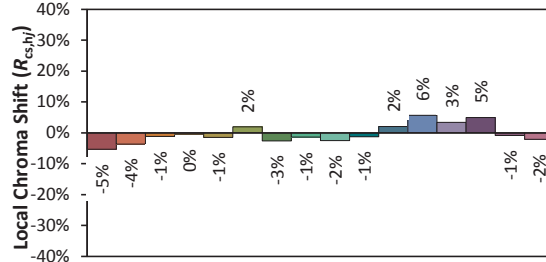

ANSI/IES TM-30-18 Color Rendition Report

Date: 2021-08-02

Manufacturer: Voksylte

Model:

Tangent 8w 24vDC 3000K

Notes: This is a recommended method for displaying ANSI/IES TM-30-18 information.

x 0.4344
y 0.3995
u' 0.2509
v' 0.5192

CIE 13.3-1995 (CRI)	
R_a	92
R_g	57

Colors are for visual orientation purposes only. Created with the IES TM-30-18 Calculator Version 2.00.

Test Number 13939071.03