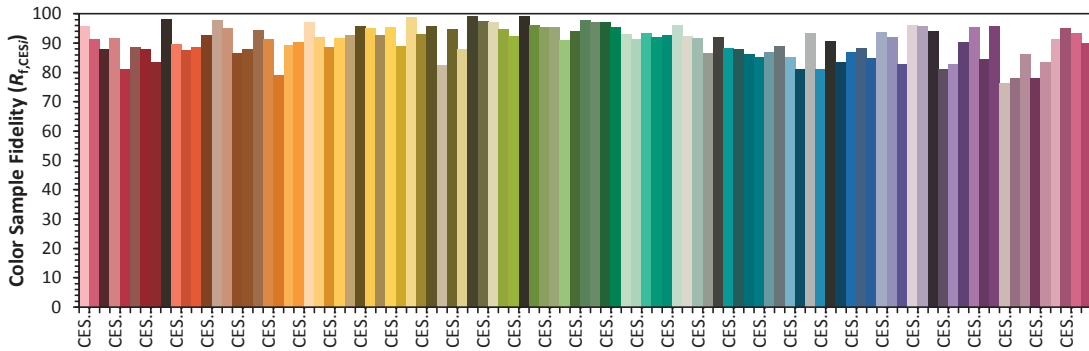

ANSI/IES TM-30-18 Color Rendition Report

Date: 2021-08-02

Manufacturer: Voksylte

Model:

Tangent 8w 24vDC 3000K

Notes: This is a recommended method for displaying ANSI/IES TM-30-18 information.

x 0.4344
y 0.3995
u' 0.2509
v' 0.5192

CIE 13.3-1995 (CRI)	
R_a	92
R_g	57

Colors are for visual orientation purposes only. Created with the IES TM-30-18 Calculator Version 2.00.

Test Number 13939071.03