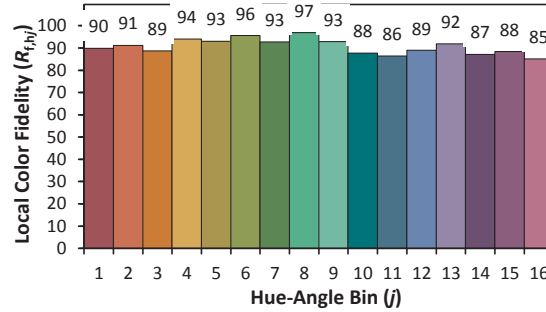

ANSI/IES TM-30-18 Color Rendition Report

Date: 2021-08-02

Manufacturer: Voksylte

Model:

Tangent 8w 24vDC 3000K

Notes: This is a recommended method for displaying ANSI/IES TM-30-18 information.

x 0.4344
y 0.3995
u' 0.2509
v' 0.5192

CIE 13.3-1995 (CRI)	
R_a	92
R_g	57

Colors are for visual orientation purposes only. Created with the IES TM-30-18 Calculator Version 2.00.

Test Number 13939071.03