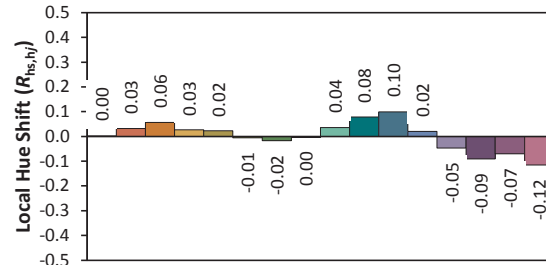

ANSI/IES TM-30-18 Color Rendition Report

Date: 2021-08-02

Manufacturer: Voksylte

Model:

Tangent 8w 24vDC 3000K

Notes: This is a recommended method for displaying ANSI/IES TM-30-18 information.

x 0.4344
y 0.3995
u' 0.2509
v' 0.5192

CIE 13.3-1995 (CRI)	
R_a	92
R_g	57

Colors are for visual orientation purposes only. Created with the IES TM-30-18 Calculator Version 2.00.

Test Number 13939071.03