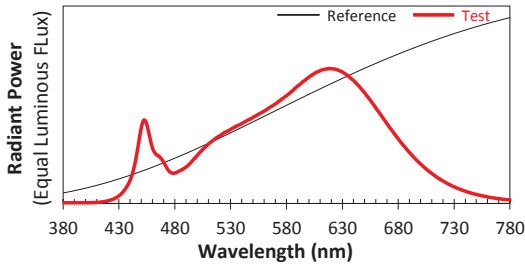

ANSI/IES TM-30-18 Color Rendition Report

Date: 2021-08-02

Manufacturer: Voksylte

Model:

Tangent 8w 24vDC 3000K

Notes: This is a recommended method for displaying ANSI/IES TM-30-18 information.

x 0.4344
y 0.3995
u' 0.2509
v' 0.5192

CIE 13.3-1995 (CRI)	
R_a	92
R_g	57

Colors are for visual orientation purposes only. Created with the IES TM-30-18 Calculator Version 2.00.

Test Number 13939071.03