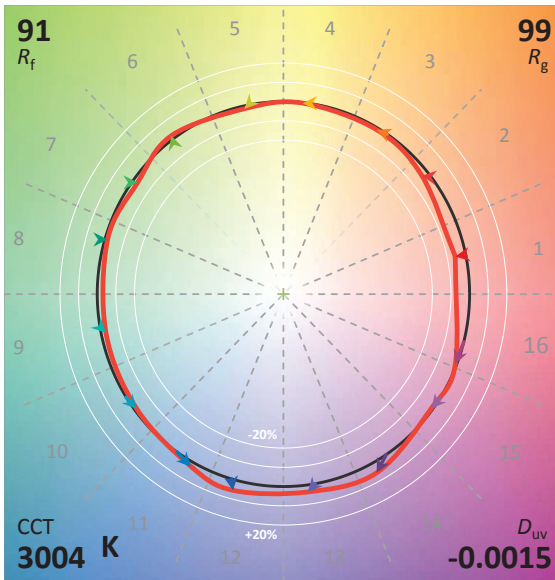

ANSI/IES TM-30-18 Color Rendition Report

Date: 2021-08-02

Manufacturer: Voksylte

Model:

Tangent 8w 24vDC 3000K

Notes: This is a recommended method for displaying ANSI/IES TM-30-18 information.

x 0.4344
y 0.3995
u' 0.2509
v' 0.5192

CIE 13.3-1995 (CRI)	
R_a	92
R_g	57

Colors are for visual orientation purposes only. Created with the IES TM-30-18 Calculator Version 2.00.

Test Number 13939071.03